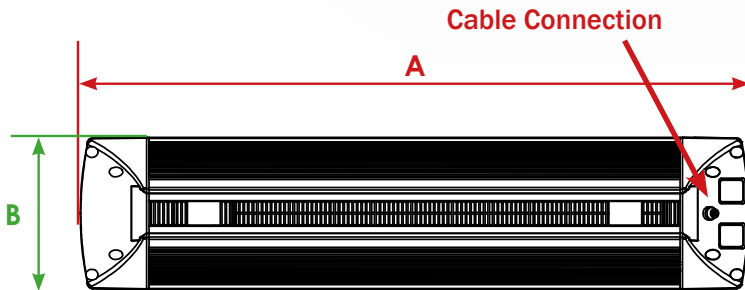

# HEATSCOPE SPOT

	A	B	C	D	E	F	G	H	I
MHS-SM1600 MHS-SP1600	26.38 inch							≤ 9.45 inch	≥ 5.31 inch
MHS-SM2200 MHS-SP2200	31.89 inch	7.24 inch	3.07 inch	0.35 inch	3.94 inch	2.37 inch	0.43 inch	≤ 11.82 inch	≥ 6.89 inch
MHS-SM2800 MHS-SP2800	34.80 inch							≤ 14.57 inch	≥ 6.89 inch