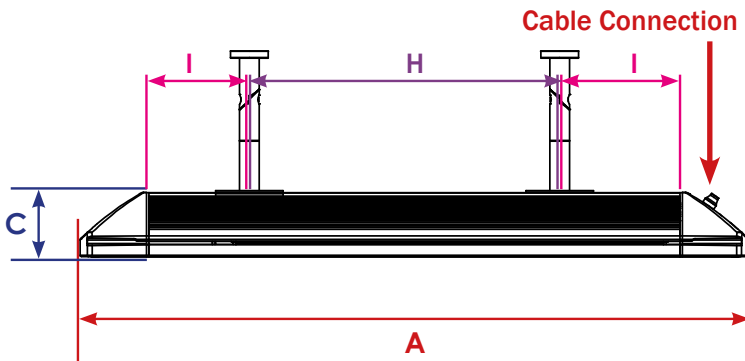

# HEATSCOPE SPOT

	A	B	C	D	E	F	G	H	I
MHS-SM1600 MHS-SP1600	26.38 inch							≤ 9.45 inch	≥ 5.31 inch
MHS-SM2200 MHS-SP2200	31.89 inch	7.24 inch	3.07 inch	0.35 inch	3.94 inch	2.37 inch	0.43 inch	≤ 11.82 inch	≥ 6.89 inch
MHS-SM2800 MHS-SP2800	34.80 inch							≤ 14.57 inch	≥ 6.89 inch