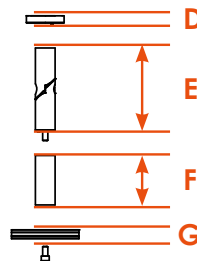

# HEATSCOPE SPOT

	A	B	C	D	E	F	G	H	I
MHS-SM1600 MHS-SP1600	26.38 inch							≤ 9.45 inch	≥ 5.31 inch
MHS-SM2200 MHS-SP2200	31.89 inch	7.24 inch	3.07 inch	0.35 inch	3.94 inch	2.37 inch	0.43 inch	≤ 11.82 inch	≥ 6.89 inch
MHS-SM2800 MHS-SP2800	34.80 inch							≤ 14.57 inch	≥ 6.89 inch